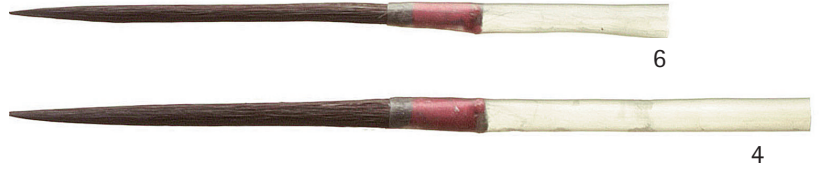

Sorte 455

Schriftenpinsel in Naturkielen, lang, spitz, helle Rindshaare.

Script brushes in quills, pointed, light ox hair.

Nr.	1	2	3	4	5	6	7	8	9
-----	---	---	---	---	---	---	---	---	---

Sorte 475

Schriftenpinsel in Naturkielen, stumpf, »Schlepper«, helle Rindshaare.

Script brushes in quills, square edge, light ox hair.

Nr.	1	2	3	4	5	6	7	8	9
-----	---	---	---	---	---	---	---	---	---

Script brushes

Kielpinsel und Schlepper

Sorte 480

Schriftenpinsel in Naturkielen, stumpf, »Schlepper«, russische Fehhaare.

Script brushes in quills, square edge, pure squirrel hair.

Nr. 1 2 3 4 5 6 7 8 9

Sorte 584

Schwertschlepper, russische Fehhaare, ceder gebeizte Stiele.

Dagger Stripers, pure squirrel hair.

Nr. 0 1 2 3 4

Sorte 585