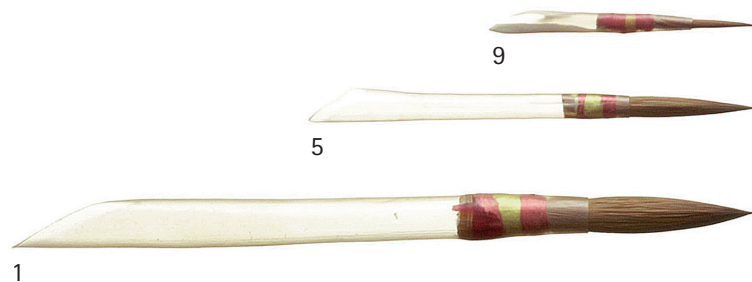

Script brushes, pointed, red sable imitation, seamless nickel ferrules, short cherry-red polished handles.

Nr.	1	2	4	6	8	10	12	14	16	18	20	22
ø mm	1.5	1.8	2.2	2.5	2.8	3.3	3.9	4.5	5.0	5.5	6.5	7.0

Nr.	24
ø mm	7.9

6

12

20

Schriftenpinsel *Kielpinsel und Schlepper* Script Brushes

Sorte 430

Schriftenpinsel in Naturkielen, kurz, spitz, sibirische Kolinsky-Rotmarderhaare.

Script brushes in quills, pointed, Siberian Kolinsky red sable hair.

Nr.	1	2	3	4	5	6	7	8	9
-----	---	---	---	---	---	---	---	---	---

Sorte 440

Schriftenpinsel in Naturkielen, kurz, spitz, helle Rindshaare.

Script brushes in quills, pointed, light ox hair.

Nr.	1	2	3	4	5	6	7	8	9
-----	---	---	---	---	---	---	---	---	---