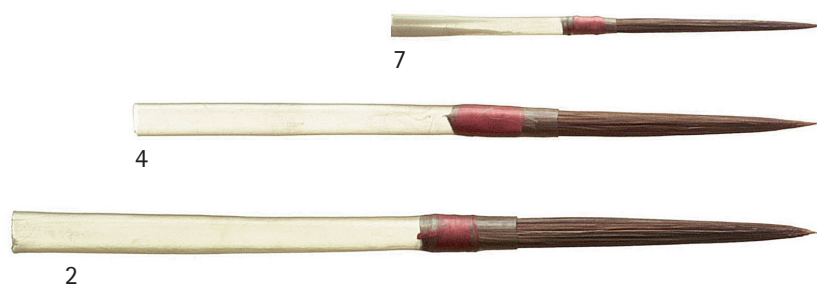

6

12

20

Schriftenpinsel *Kielpinsel und Schlepper* Script Brushes

Sorte 430

Schriftenpinsel in Naturkielen, kurz, spitz, sibirische Kolinsky-Rotmarderhaare.

Script brushes in quills, pointed, Siberian Kolinsky red sable hair.

Nr.	1	2	3	4	5	6	7	8	9
-----	---	---	---	---	---	---	---	---	---

Sorte 440

Schriftenpinsel in Naturkielen, kurz, spitz, helle Rindshaare.

Script brushes in quills, pointed, light ox hair.

Nr.	1	2	3	4	5	6	7	8	9
-----	---	---	---	---	---	---	---	---	---

Sorte 445

Schriftenpinsel in Naturkielen, lang, spitz, sibirische Kolinsky-Rotmarderhaare.

Script brushes in quills, pointed, Siberian Kolinsky red sable hair.

Nr.	1	2	3	4	5	6	7	8	9
-----	---	---	---	---	---	---	---	---	---